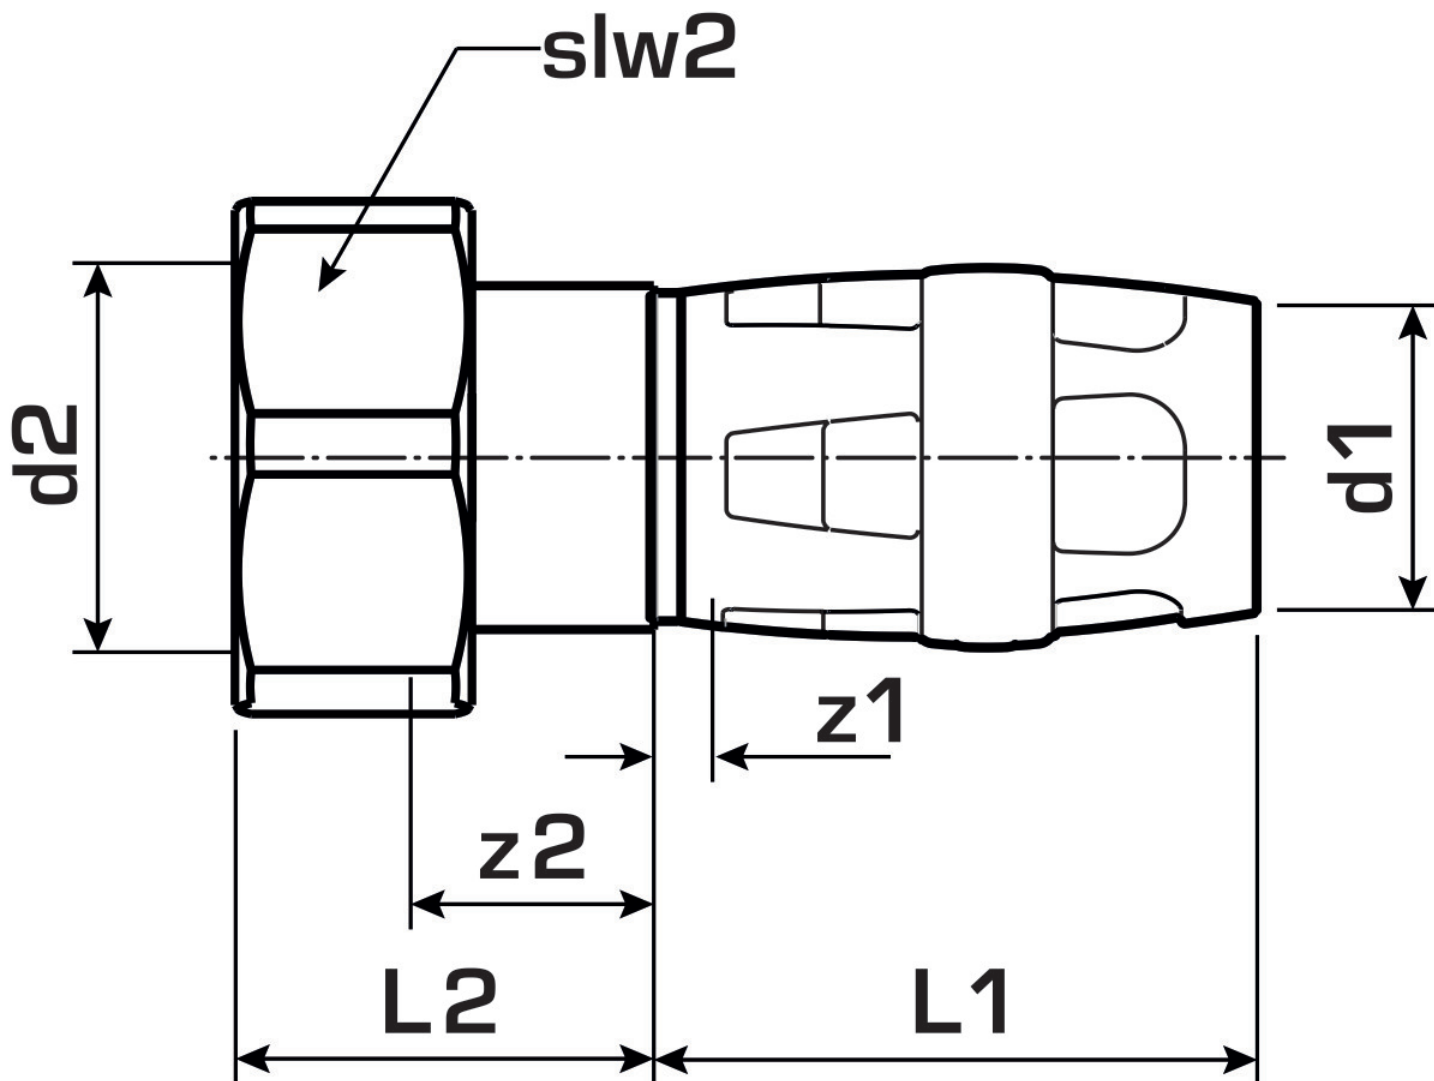

KELOX

KMP455KX KELOX-PROTEC CLIX screw fitting with female thread & wedge seal 25x3/4"

730204E04

Areas of application

Plug-in screw fitting with female thread for connection to fittings, or threaded nipples made of dezincification-resistant brass (DZR), incl. push-on sleeve made of transparent polyamide with insertion click noise, as well as haptic and optical insertion indicator, O-rings, withdrawal barriers and protector ring as insertion locking device, incl. wedge seal

Approvals:

Specifications

Article information

port 1	Plug-in
port 2	Female thread cylindrical BSPT-Rp (ISO 7-1)
design	Straight

Technical properties

maximum working pressure at 20 ° C	10 bar
------------------------------------	--------

Product information

VPE1	10,00 SA1
VPE2	100,00 KT1
weight	0,130 KGM
text	KELOX-PROTEC CLIX screw fitting with female thread & wedge seal
INTRNR	74122000
main material group	KELOX
material group	KELOX-PROtec pushfittings
code	KMP455KX

Art. No	label	d2	d1 mm	L1 mm	L2 mm	z1 mm	z2 mm	slw1	slw2 mm
730204E04	25x3/4"	3/4" (20)	25	42,5	30	4	26	30	29