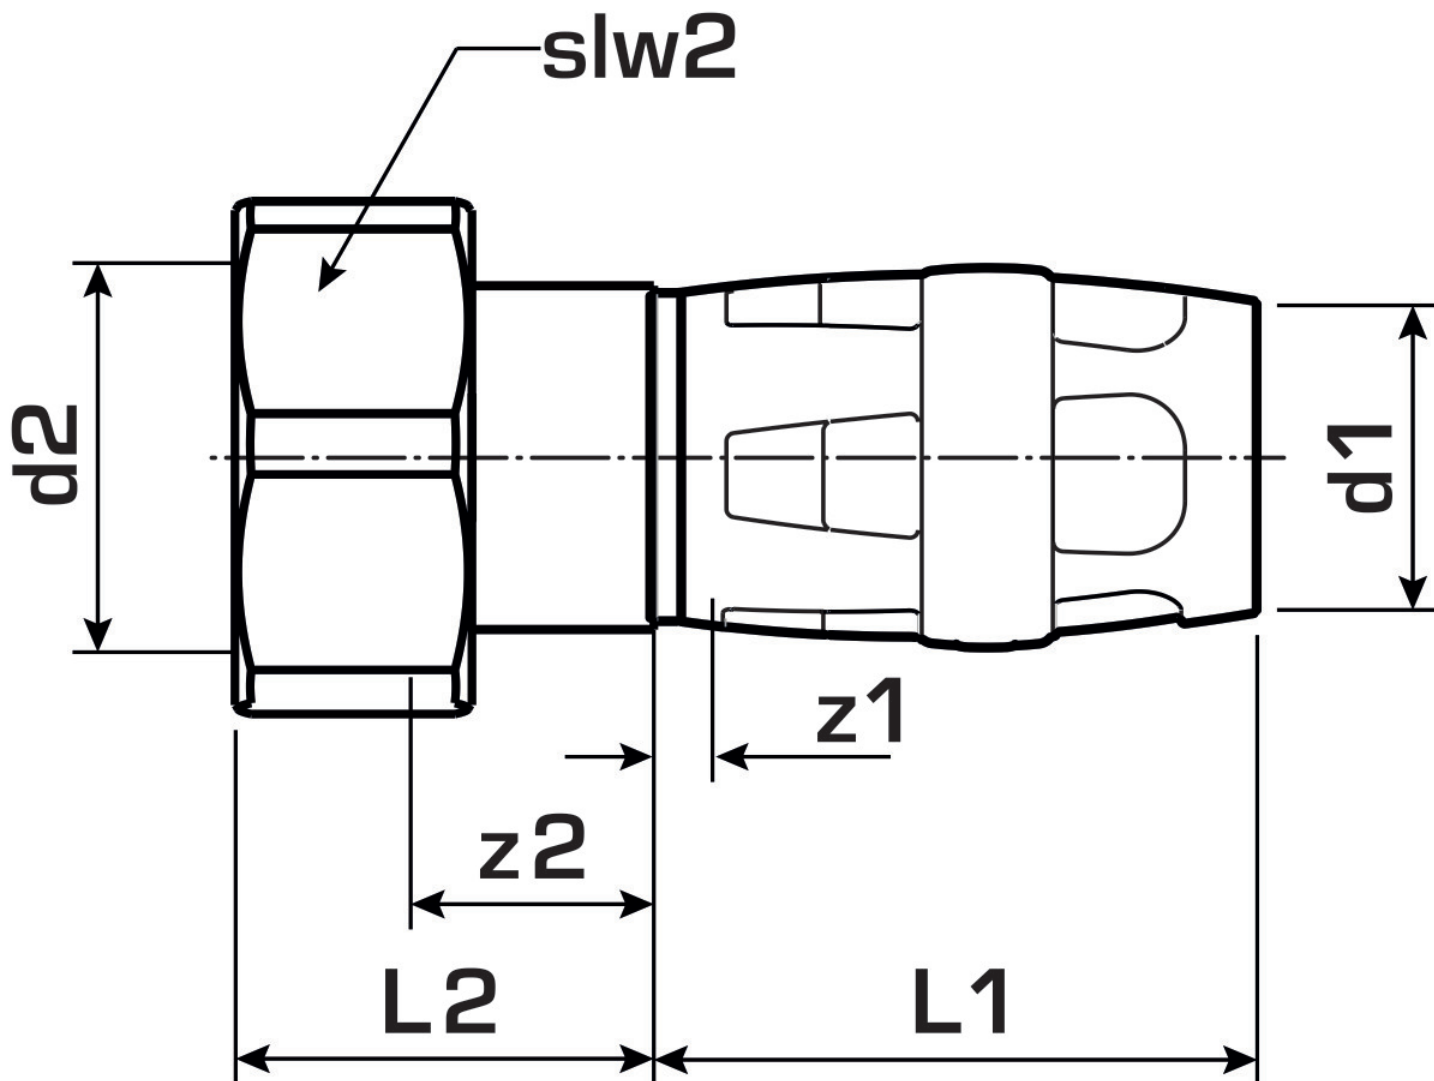

KELOX

KMP455KX KELOX-PROTEC CLIX screw fitting with female thread & wedge seal 32x3/4"

730204F04

Areas of application

Plug-in screw fitting with female thread for connection to fittings, or threaded nipples made of dezincification-resistant brass (DZR), incl. push-on sleeve made of transparent polyamide with insertion click noise, as well as haptic and optical insertion indicator, O-rings, withdrawal barriers and protector ring as insertion locking device, incl. wedge seal

Approvals:

Specifications

Article information

port 1	Plug-in
port 2	Female thread cylindrical BSPT-Rp (ISO 7-1)
design	Straight

Technical properties

maximum working pressure at 20 ° C	10 bar
------------------------------------	--------

Product information

VPE1	8,00 SA1
VPE2	56,00 KT1
weight	0,154 KGM
text	KELOX-PROTEC CLIX screw fitting with female thread & wedge seal
INTRNR	74122000
main material group	KELOX
material group	KELOX-PROtec pushfittings
code	KMP455KX

Art. No	label	d2	d1 mm	L1 mm	L2 mm	z1 mm	z2 mm	slw1	slw2 mm
730204F04	32x3/4"	3/4" (20)	32	42,5	30	3,5	26	30	29