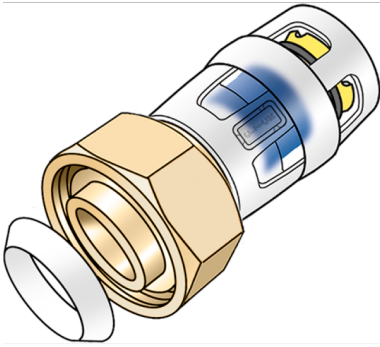

KELOX

KMP455KX KELOX-PROTEC CLIX screw fitting with female thread & wedge seal 32x3/4"

730204F04

Areas of application

Plug-in screw fitting with female thread for connection to fittings, or threaded nipples made of dezincification-resistant brass (DZR), incl. push-on sleeve made of transparent polyamide with insertion click noise, as well as haptic and optical insertion indicator, O-rings, withdrawal barriers and protector ring as insertion locking device, incl. wedge seal

Approvals:

Specifications

Article information

port 1	Plug-in
port 2	Female thread cylindrical BSPT-Rp (ISO 7-1)
design	Straight

Technical properties

maximum working pressure at 20 ° C	10 bar
------------------------------------	--------

Product information

VPE1	8,00 SA1
VPE2	56,00 KT1
weight	0,154 KGM
text	KELOX-PROTEC CLIX screw fitting with female thread & wedge seal
INTRNR	74122000
main material group	KELOX
material group	KELOX-PROtec pushfittings
code	KMP455KX