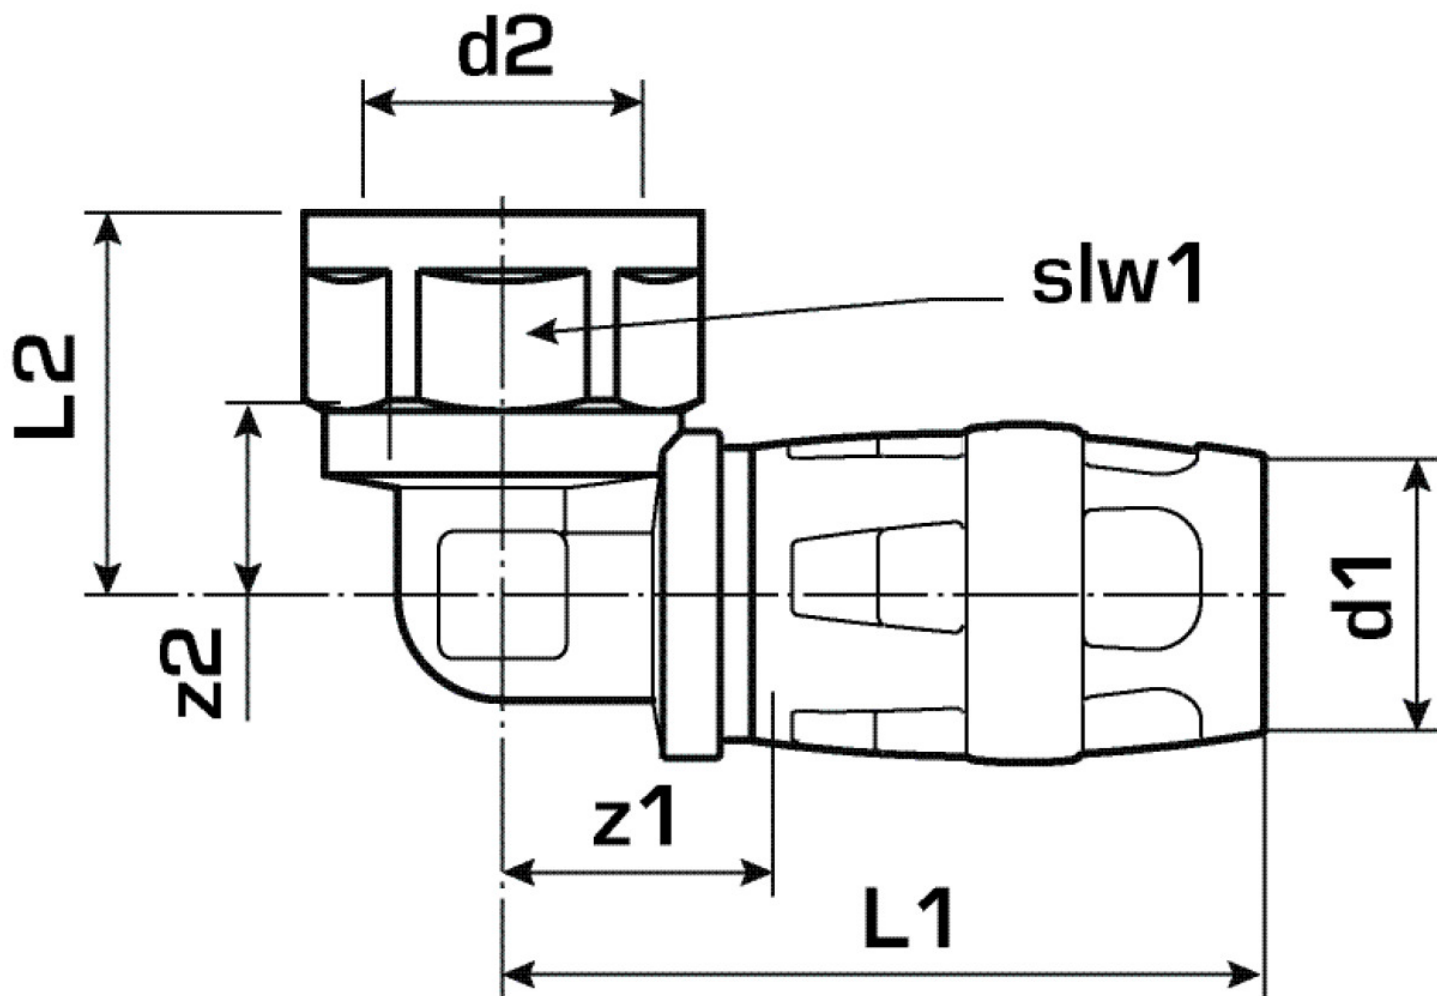

KELOX

KMP467X KELOX-PROTEC CLIX adapter elbow 90° with female thread 16x1/2"

730216B02

Areas of application

Plug-in elbow adapter with female thread, made of dezincification-resistant brass (DZR), including support sleeves with insertion click noise, as well as haptic and optical insertion indicator, O-rings, withdrawal barriers and a protector ring as an insertion locking device

DO NOT screw in any threaded pipes and cast iron fittings!

Approvals:

Specifications

Article information

port 1	Plug-in
port 2	Female thread cylindrical BSPT-Rp (ISO 7-1)
design	Knee
angle	90 °

Technical properties

maximum working pressure at 20 ° C	10 bar
------------------------------------	--------

Product information

VPE1	10,00 SA1
VPE2	140,00 KT1
weight	0,078 KGM
text	KELOX-PROTEC CLIX adapter elbow 90° with female thread
INTRNR	74122000
main material group	KELOX
material group	KELOX-PROtec pushfittings
code	KMP467X

Art. No	label	d2 Zoll	d1 mm	L1 mm	L2 mm	z1 mm	z2 mm	slw1 mm
730216B02	16x1/2"	1/2 Zoll (15)	16	50,5	29	17,5	17	24