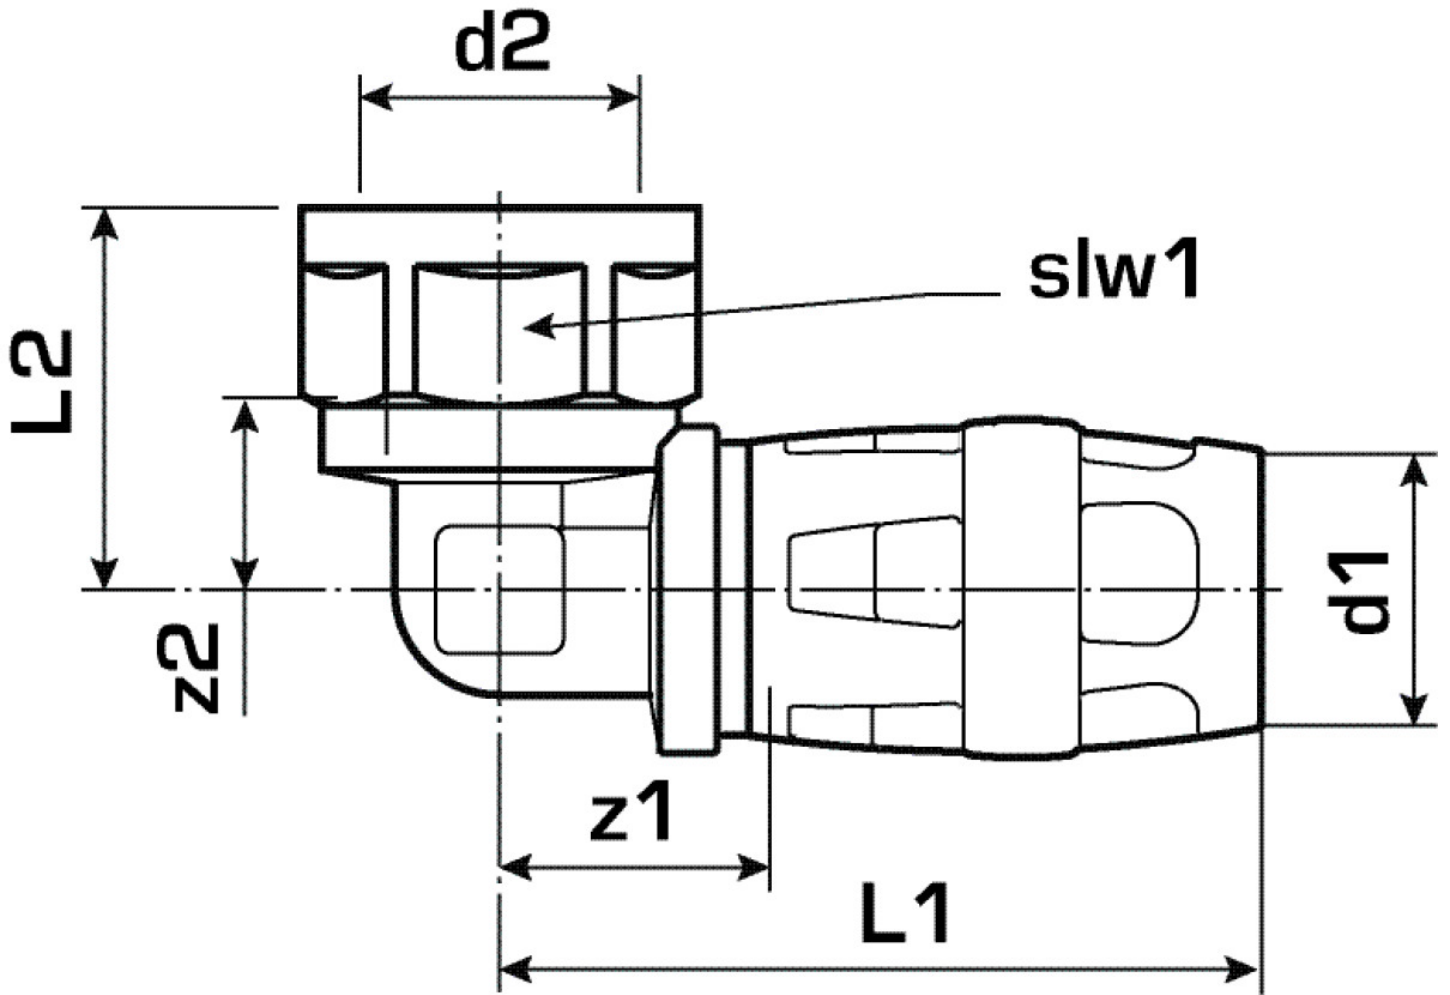

## Article information

port 1	Plug-in
port 2	Female thread cylindrical BSPT-Rp (ISO 7-1)
design	Knee
angle	90 °

Art. No	label	d2 Zoll	d1 mm	L1 mm	L2 mm	z1 mm	z2 mm	slw1 mm
730216D04	20x3/4"	3/4 Zoll (20)	20	54	34,5	21	17	30