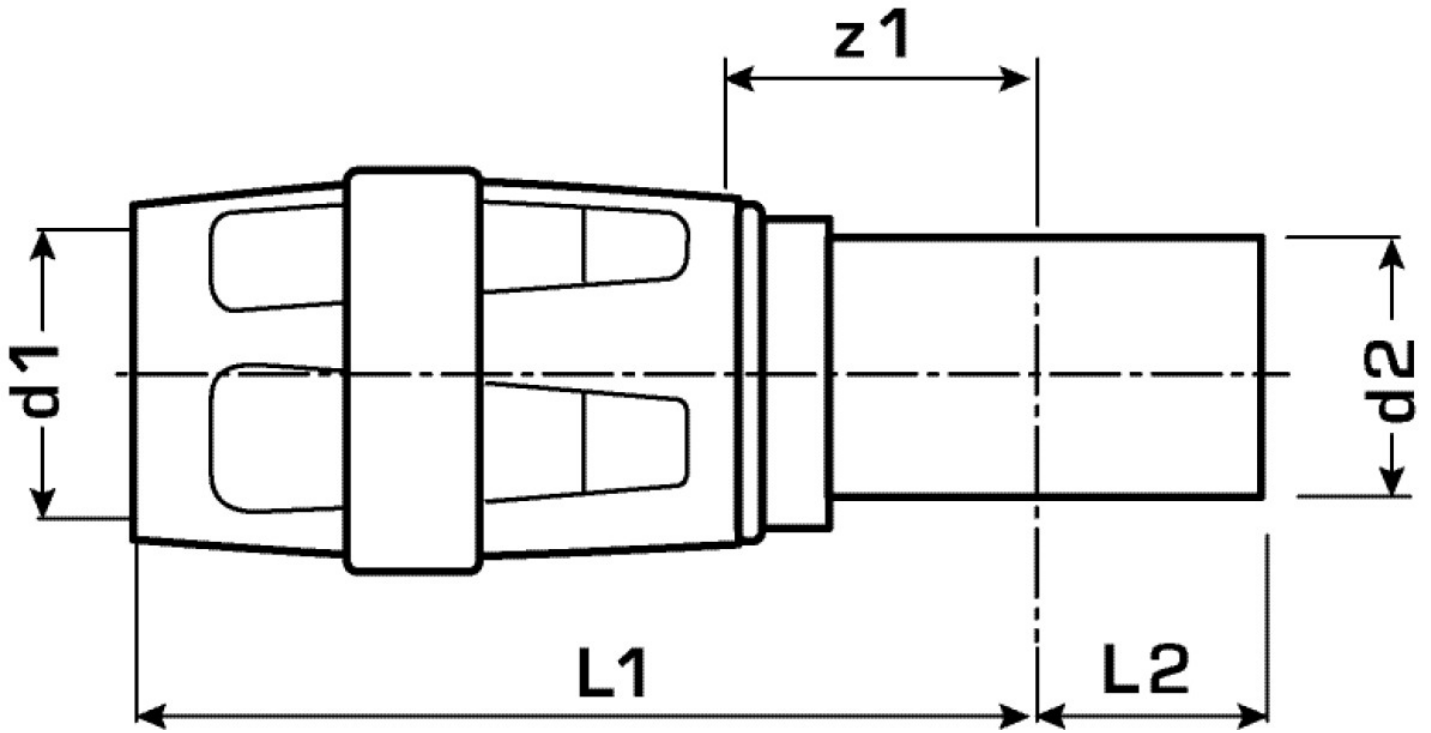

KELOX

KMP489X KELOX-PROTEC CLIX - STEELFIX adapter 20/15

730272BD0

Areas of application

Press/push-in adapter, straight, from Steelfix, Copperfix pipe size to KELOX-PROTEC-CLIX push-in sleeve made of red brass, incl. push-on sleeve made of transparent polyamide with insertion click noise, as well as haptic and optical insertion indicator, O-rings, withdrawal barriers and a protector ring as an insertion locking device

ATTENTION! Connection to pipe end only suitable as a compression fitting or press-fit connection!

Approvals:

Specifications

Article information

port 1	Einsteck (Push-Fitting)
port 2	Zapfen/Rohrende
design	gerade

Technical properties

maximum working pressure at 20 ° C	10 bar
------------------------------------	--------

Product information

VPE1	10,00 SA1
VPE2	140,00 KT1
weight	0,008 KGM
text	KELOX-PROTEC CLIX - STEELFIX adapter
INTRNR	74122000
main material group	KELOX
material group	KELOX-PROtec pushfittings
code	KMP489X

Art. No	label	d1 mm	d2 mm	L1 mm	L2 mm	z1 mm	z2 mm
730272BD0	20/15	20	15	36	29	4	1