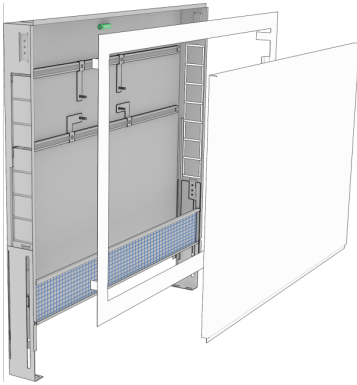

# KELOX<sub>FB</sub>

KM576 KELOX flush-mounted manifold cabinet with metal cover 5-8 L: 750mm SET

90033001

## Areas of application

?Galvanised universal sheet metal cabinet (1mm), can be connected from below or at the side, height-adjustable feet with special length up to 32cm raised floor, plaster trim element below cabinet, including plaster net and plaster protection for inside the cabinet protruding on the plaster trim element, including manifold brackets, galvanised lockable front doors and frame, powder-coated. Space for straight or 90° connection sets KM593E. Number of manifold outlets matched to KMU590E, KMP590E, KMP590Z and KMP590D FB stainless steel manifolds!

Colour: white (RAL 9016)

Cabinet depth: 75mm

Installation height: 630mm above finished floor

**KE KELIT GmbH**

A 4020 Linz, Ignaz-Mayer-Straße 17, Austria, Europe

**PHONE** +43 (0) 50 779 **E-MAIL** [office@kekelit.com](mailto:office@kekelit.com)