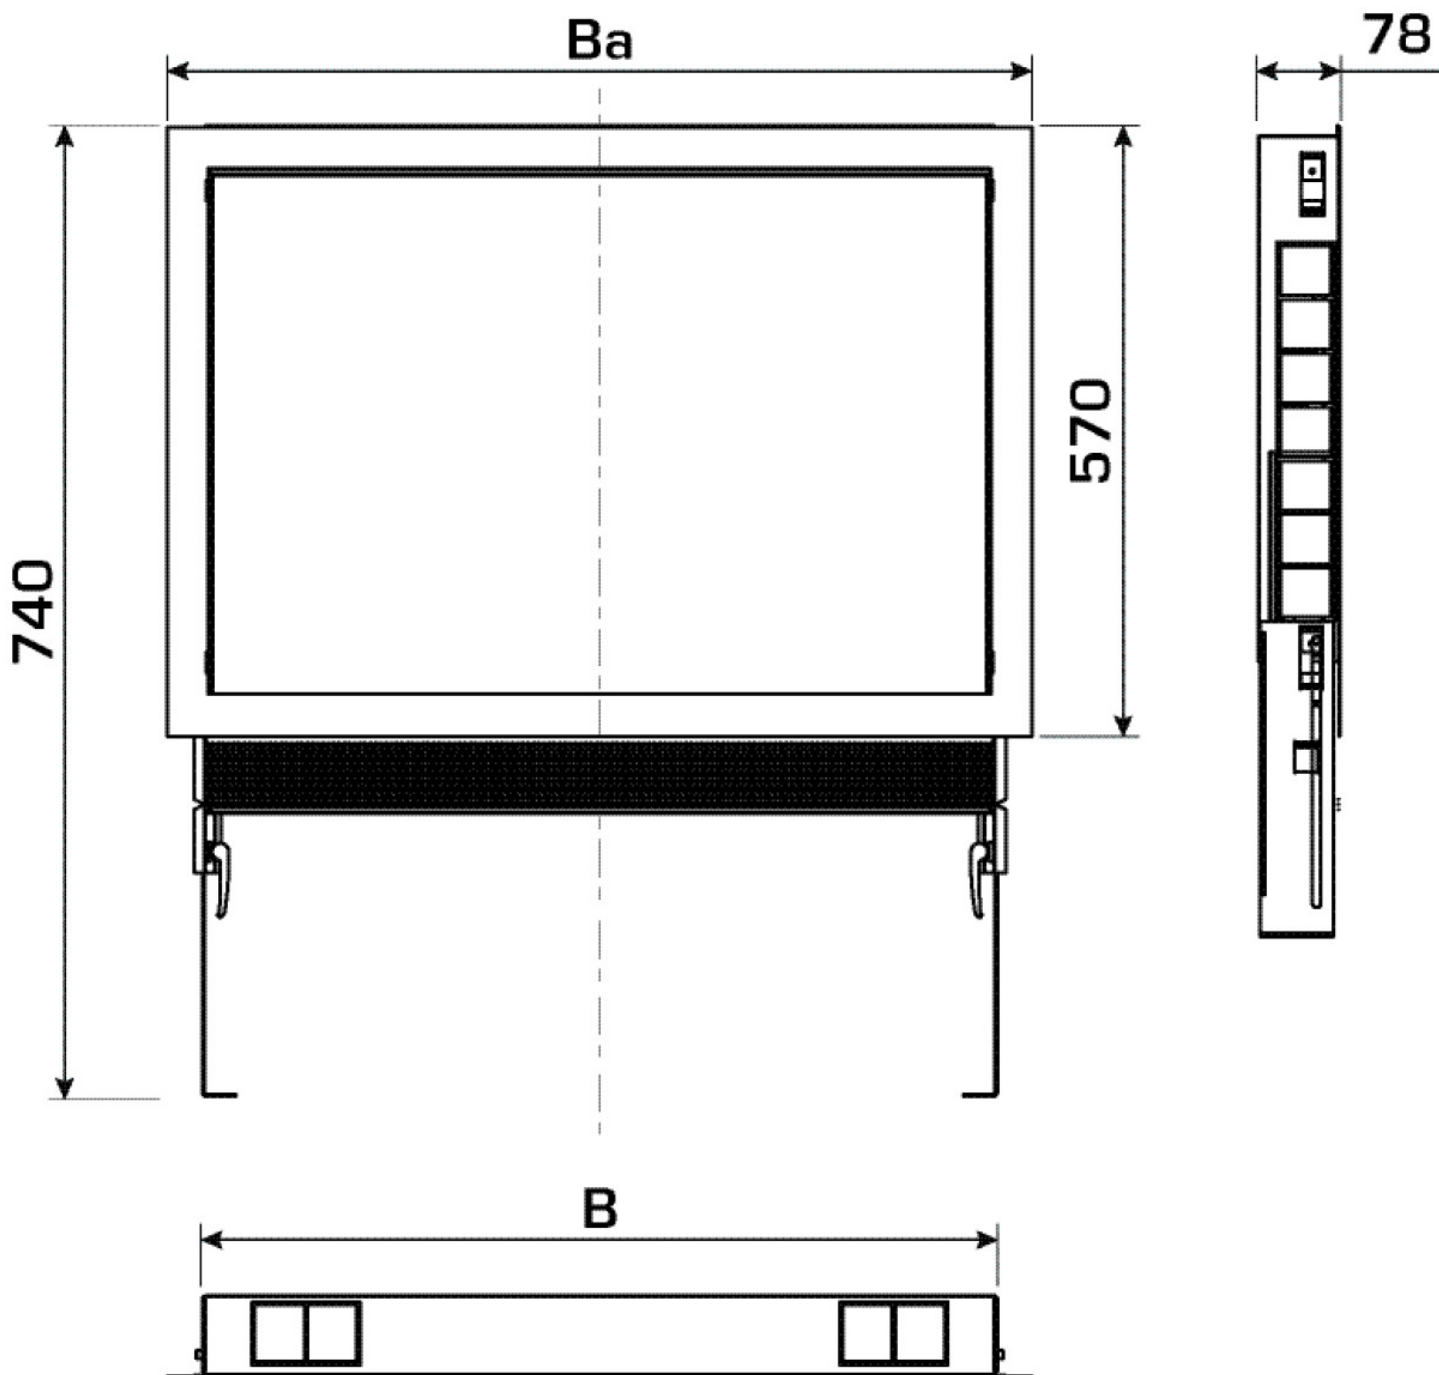

# KELOX<sub>FB</sub>

KM576 KELOX flush-mounted manifold cabinet with metal cover 5-8 L: 750mm SET

90033001

## Areas of application

?Galvanised universal sheet metal cabinet (1mm), can be connected from below or at the side, height-adjustable feet with special length up to 32cm raised floor, plaster trim element below cabinet, including plaster net and plaster protection for inside the cabinet protruding on the plaster trim element, including manifold brackets, galvanised lockable front doors and frame, powder-coated. Space for straight or 90° connection sets KM593E. Number of manifold outlets matched to KMU590E, KMP590E, KMP590Z and KMP590D FB stainless steel manifolds!

Colour: white (RAL 9016)

Cabinet depth: 75mm

Installation height: 630mm above finished floor

**KE KELIT GmbH**

A 4020 Linz, Ignaz-Mayer-Straße 17, Austria, Europe

**PHONE** +43 (0) 50 779 **E-MAIL** [office@kekelit.com](mailto:office@kekelit.com)

## Product information

**VPE1** 1,00 KT1

**VPE2** 40,00 PAL

**weight** 12,200 KGM

**text** KELOX flush-mounted manifold cabinet with metal cover

**INTRNR** 84818099

**code** KM576

Art. No	label	t mm
90033001	5-8 L: 750mm SET	78