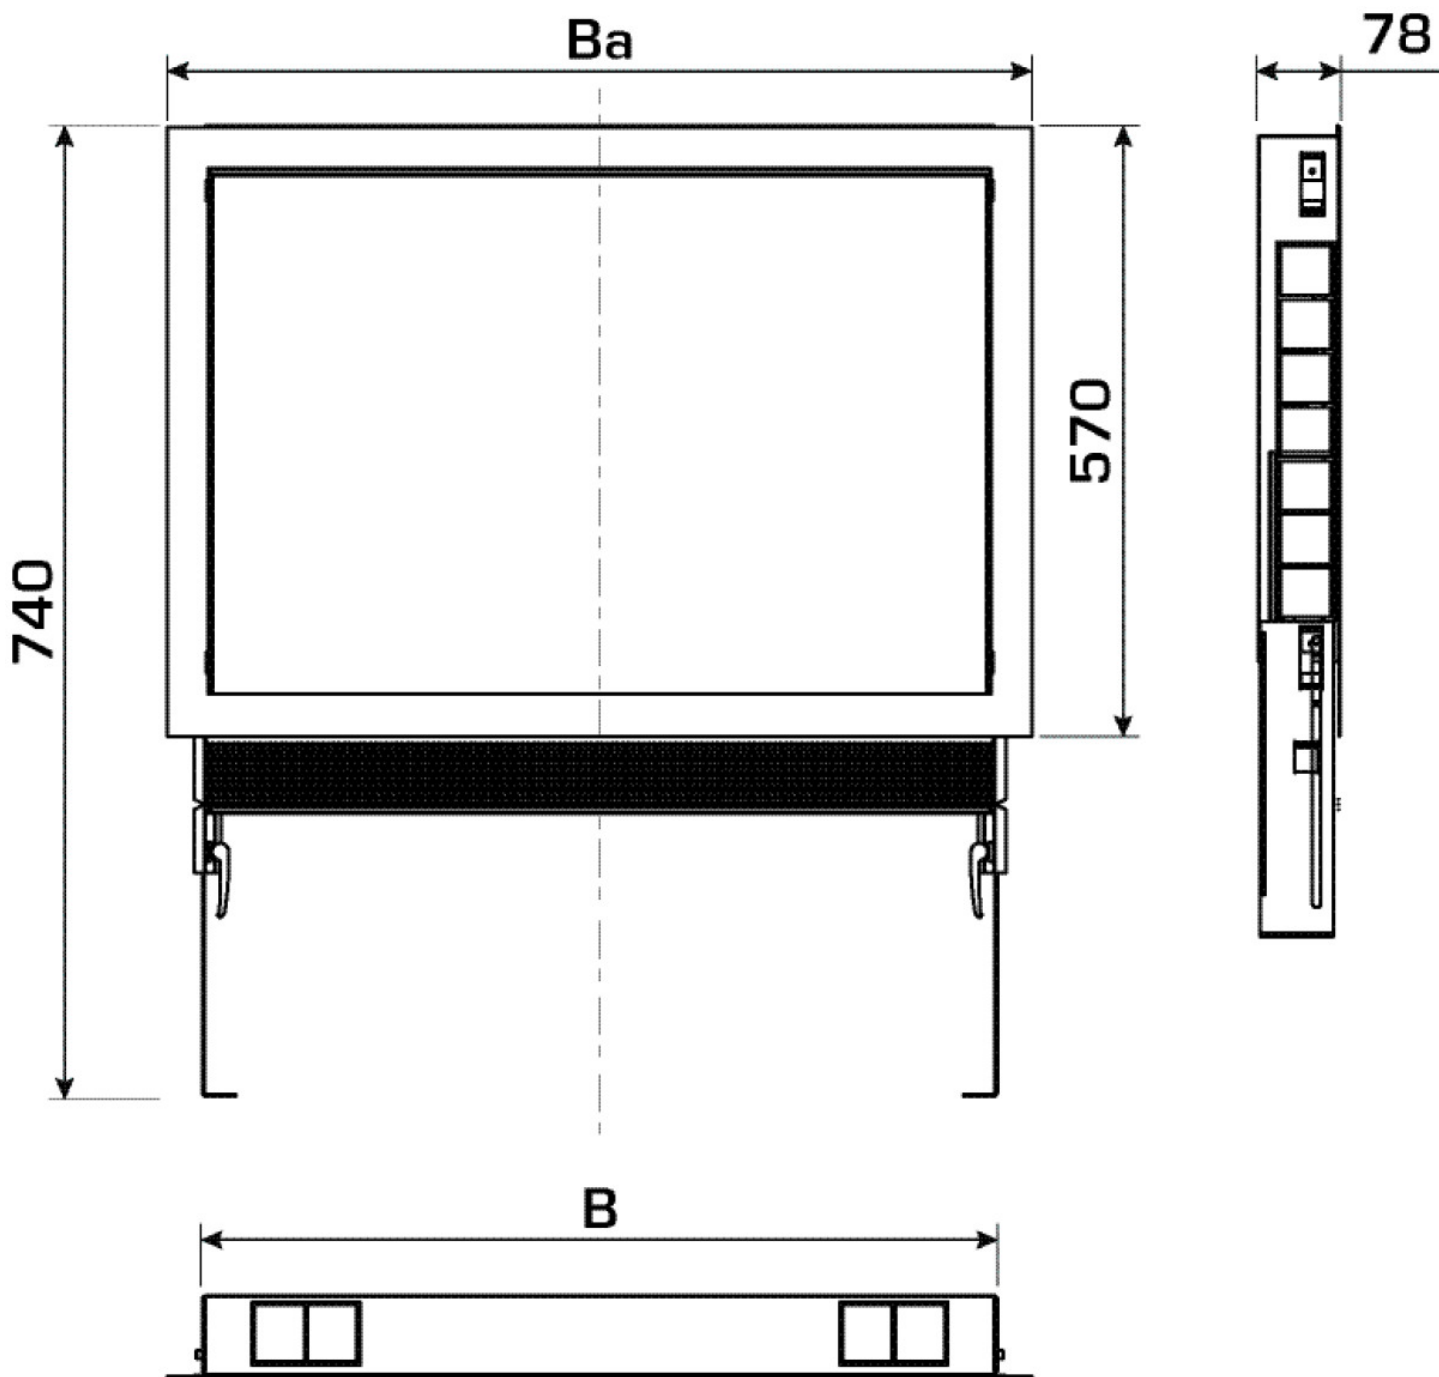

# KELOX<sub>FB</sub>

KM576 KELOX flush-mounted manifold cabinet  
with metal cover 13-15 L: 1350mm SET

90035001

## Areas of application

?Galvanised universal sheet metal cabinet (1mm), can be connected from below or at the side, height-adjustable feet with special length up to 32cm raised floor, plaster trim element below cabinet, including plaster net and plaster protection for inside the cabinet protruding on the plaster trim element, including manifold brackets, galvanised lockable front doors and frame, powder-coated. Space for straight or 90° connection sets KM593E. Number of manifold outlets matched to KMU590E, KMP590E, KMP590Z and KMP590D FB stainless steel manifolds!

Colour: white (RAL 9016)

Cabinet depth: 75mm

Installation height: 630mm above finished floor

**KE KELIT GmbH**

A 4020 Linz, Ignaz-Mayer-Straße 17, Austria, Europe

**PHONE** +43 (0) 50 779 **E-MAIL** [office@kekelit.com](mailto:office@kekelit.com)

## Product information

**VPE1** 1,00 KT1

**VPE2** 20,00 PAL

**weight** 19,700 KGM

**text** KELOX flush-mounted manifold cabinet with metal cover

**INTRNR** 84818099

**code** KM576

Art. No	label	t mm
90035001	13-15 L: 1350mm SET	78