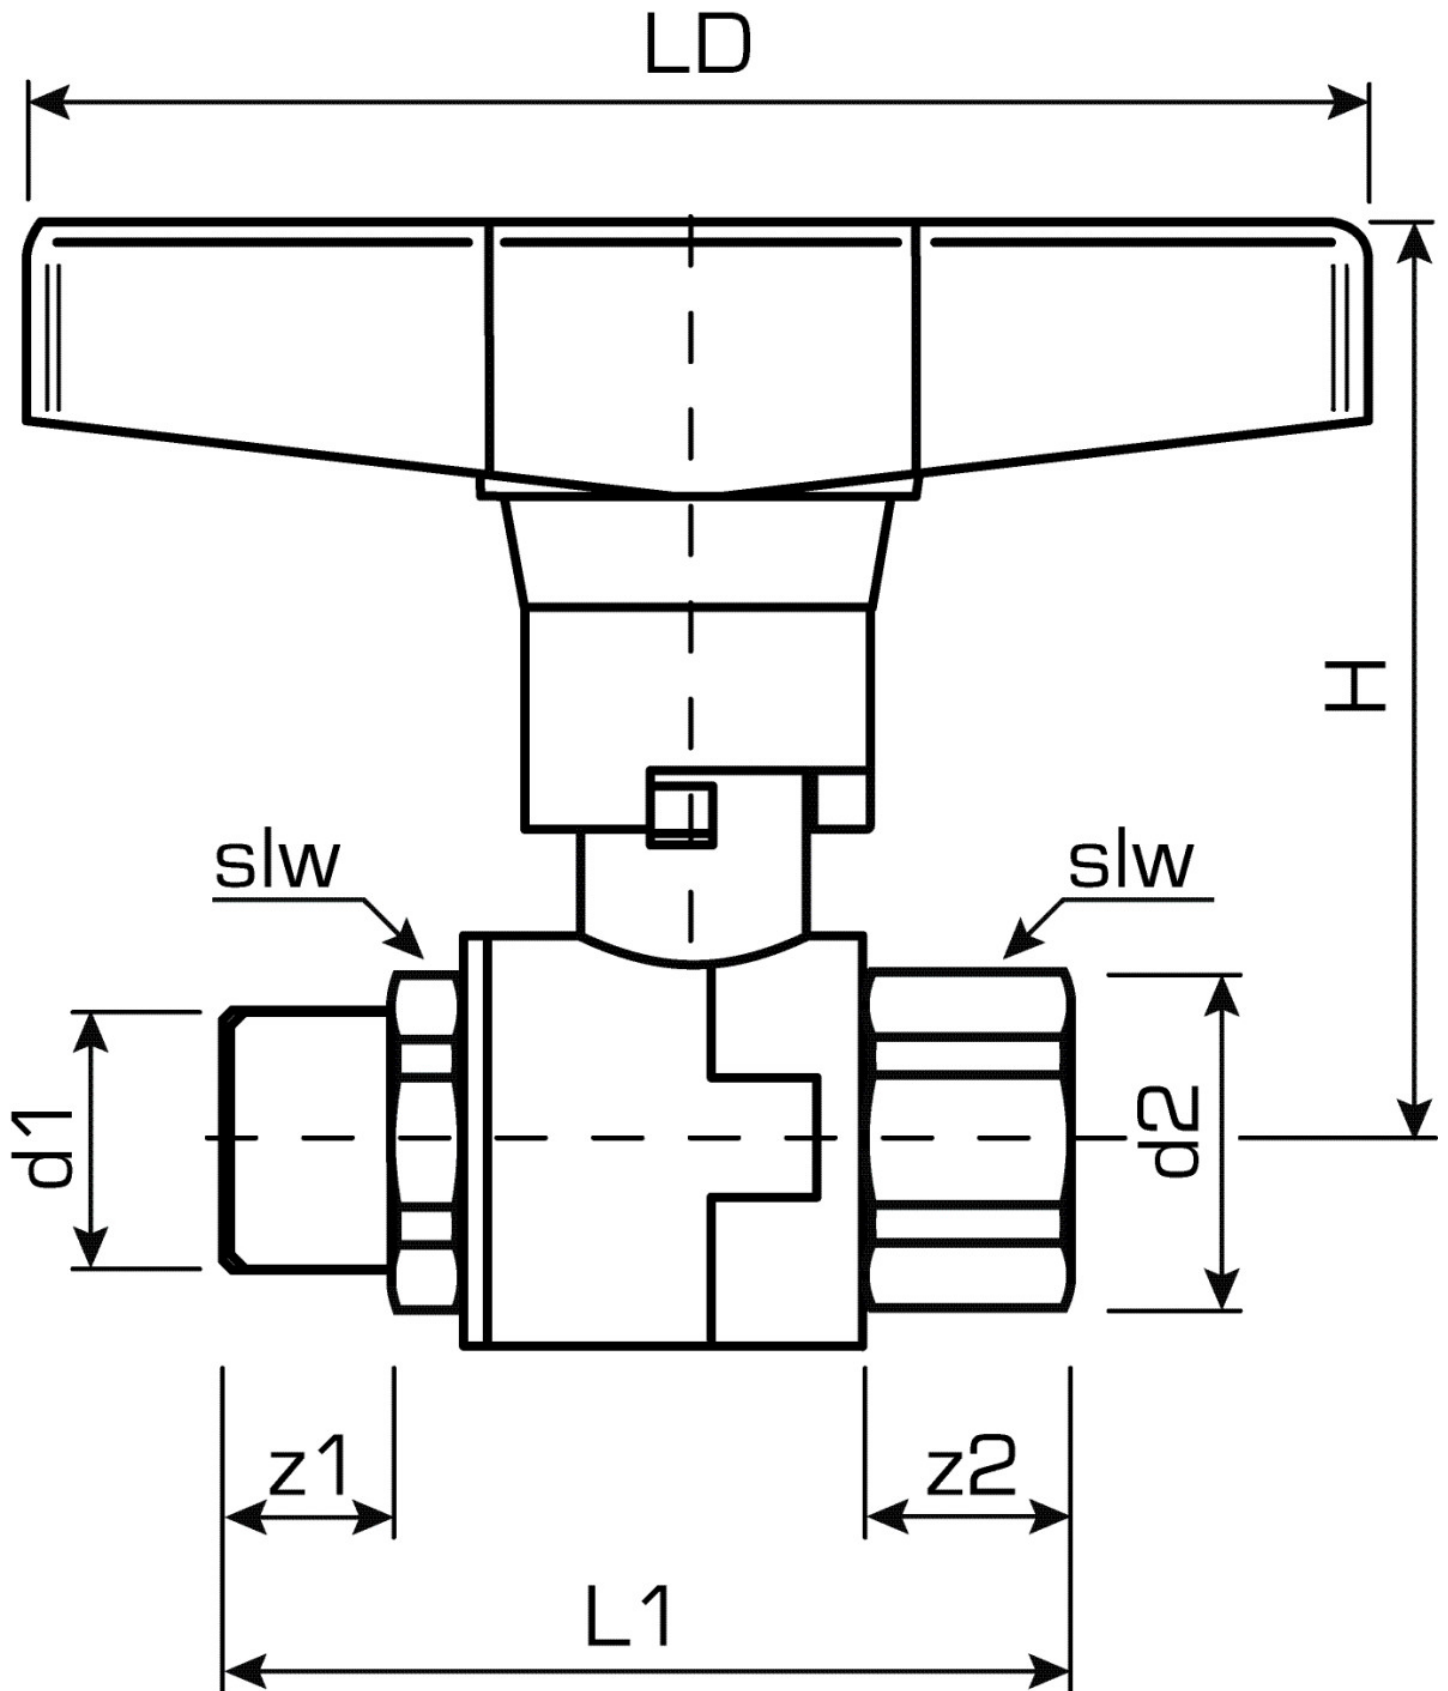

KELOX_{FB}

KM593N KELOX connection ball valve 6/4"
without thermometer 6/4" straight

90049055

Areas of application

?Straight connecting ball valves for shutting off 6/4 manifolds, flat-sealing male thread to the manifold bar, including seal. Non-porous metallised brass

Specifications

Article information

port 1	Außengewinde konisch (NPT)
port 2	Innengewinde Gas zylindrisch (BSPP)
execution	gerade

Product information

VPE1	1,00 KT1
weight	2,200 KGM
text	KELOX connection ball valve 6/4" without thermometer
INTRNR	84818081
code	KM593N

Art. No	label	L1 mm	z1 mm	z2 mm
90049055	6/4" straight	95	14,5	14,5

KE KELIT GmbH

A 4020 Linz, Ignaz-Mayer-Straße 17, Austria, Europe

PHONE +43 (0) 50 779 **E-MAIL** office@kekelit.com

www.kekelit.com