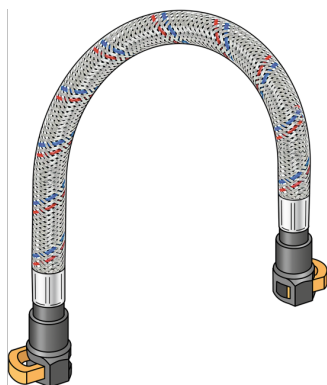

## KCS413 CLIMATEFIX quick-plug hose 12/750

63568075

### Areas of application

Quick-plug hose for CLIMATEFIX ceiling sail, incl. EPDM sealing components, tensioning clip as a withdrawal barrier

Area of application: tmax 70°C/10 bar

ATTENTION: NOT FOR sanitation installations!

# Specifications

Product information	
VPE1	2,00 SA1
L	0,75
weight	0,082 KGM
text	CLIMATEFIX quick-plug hose
INTRNR	40093200
main material group	CLIMATEFIX
material group	CLIMATEFIX fittings
code	KCS413