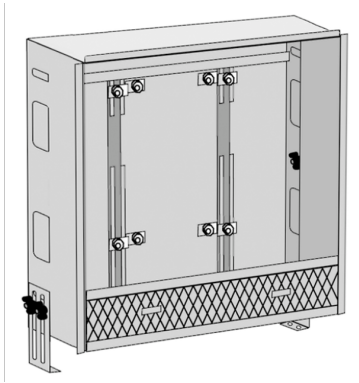

# KELOX<sub>FB</sub>

KELOX manifold cabinet body 110 9-12 L:  
840mm

9000710

## Felhasználási terület

Sendzimir-galvanised universal steel plate cabinet; can be connected from below or at the side; height-adjustable feet; surface-or flush-mounted visible part can be retrofitted. Suitable for installing KM651 KELOX FB fixed value regulator set and KU590 industrial surface manifold. Space for straight or 90° connection set KM593E as well as KM591E 90° elbow is taken into account. Number of manifold outlets coordinated with KM590E and KMP590M KELOX FB brass manifold!

Plaster trim element below cabinet, Width: 120mm

Cabinet depth: 110mm

Installation height: 600mm above finished floor