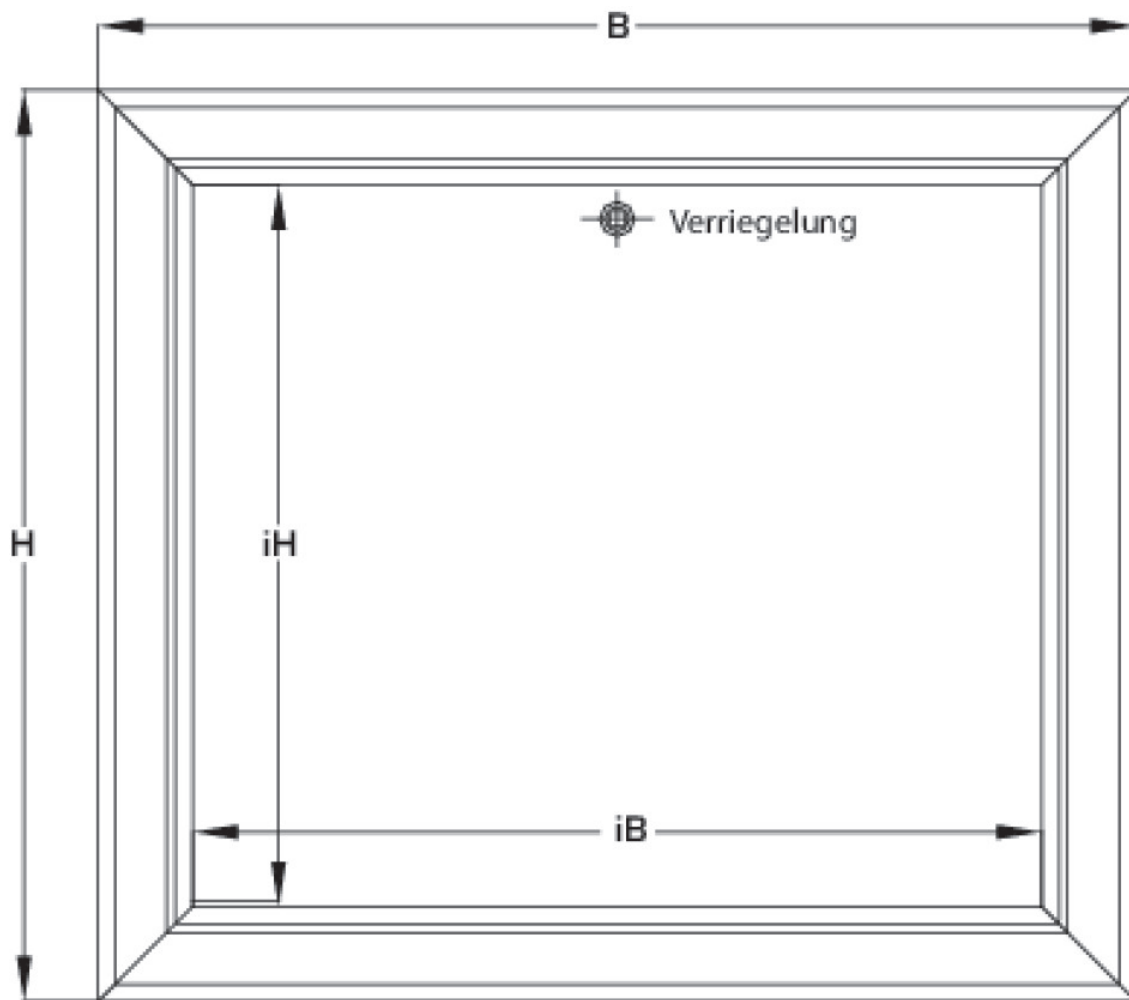

Symbolgrafik UP-Sichtteil