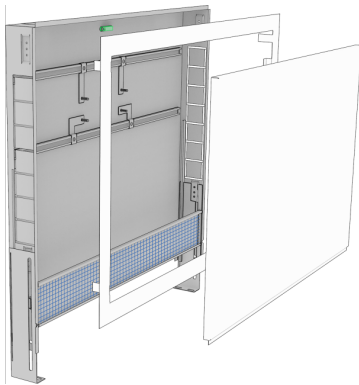

KELOX_{FB}

KELOX manifold cabinet with metal cover 1-3 L: 400mm SET

9003100

Felhasználási terület

Galvanised universal steel housing (1mm); can be connected from below or at the side, height-adjustable with special length up to 32cm raised floor, plaster trim element below cabinet, including plaster net and plaster protection for inside the cabinet protruding on the plaster trim element, including manifold brackets, galvanised lockable front doors and frame, powder-coated.

Space for straight or 90° connection sets KM593E as well as KM591E elbow. Number of manifold outlets matched to KMU590E, KMP590E, KMP590Z and KMP590D FB manifolds!

Colour: white (RAL 9016)

Cabinet depth: 75mm

Optional stacking frame to increase installation depth by 70mm for compatibility with KU590E too

Optional modesty panel, white as later replacement for plaster trim element, height, 85mm

KE KELIT GmbH

A 4020 Linz, Ignaz-Mayer-Straße 17, Austria, Europe