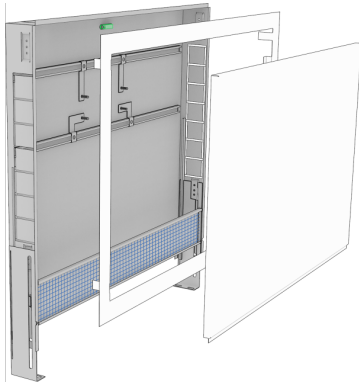

KELOX_{FB}

KELOX manifold cabinet with metal cover 1-4 L: 550mm SET

9003200

Felhasználási terület

Galvanised universal steel housing (1mm); can be connected from below or at the side, height-adjustable with special length up to 32cm raised floor, plaster trim element below cabinet, including plaster net and plaster protection for inside the cabinet protruding on the plaster trim element, including manifold brackets, galvanised lockable front doors and frame, powder-coated.

Space for straight or 90° connection sets KM593E as well as KM591E elbow. Number of manifold outlets matched to KMU590E, KMP590E, KMP590Z and KMP590D FB manifolds!

Colour: white (RAL 9016)

Cabinet depth: 75mm

Optional stacking frame to increase installation depth by 70mm for compatibility with KU590E too

Optional modesty panel, white as later replacement for plaster trim element, height, 85mm

KE KELIT GmbH

A 4020 Linz, Ignaz-Mayer-Straße 17, Austria, Europe