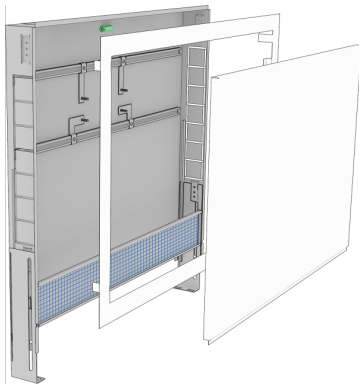

# KELOX<sub>FB</sub>

KELOX manifold cabinet with metal cover 13-15  
L: 1350mm SET

9003500

## Felhasználási terület

Galvanised universal steel housing (1mm); can be connected from below or at the side, height-adjustable with special length up to 32cm raised floor, plaster trim element below cabinet, including plaster net and plaster protection for inside the cabinet protruding on the plaster trim element, including manifold brackets, galvanised lockable front doors and frame, powder-coated.

Space for straight or 90° connection sets KM593E as well as KM591E elbow. Number of manifold outlets matched to KMU590E, KMP590E, KMP590Z and KMP590D FB manifolds!

Colour: white (RAL 9016)

Cabinet depth: 75mm

Optional stacking frame to increase installation depth by 70mm for compatibility with KU590E too

Optional modesty panel, white as later replacement for plaster trim element, height, 85mm

KE KELIT GmbH

A 4020 Linz, Ignaz-Mayer-Straße 17, Austria, Europe