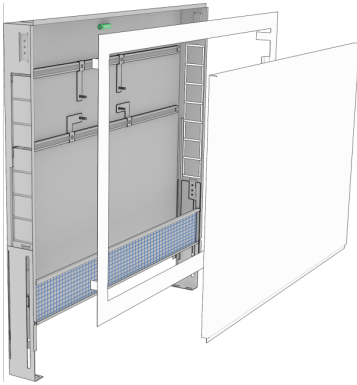

KELOX_{FB}

KELOX manifold cabinet with metal cover Stacking frame 13-15

9003510

Felhasználási terület

Galvanised universal steel housing (1mm); can be connected from below or at the side, height-adjustable with special length up to 32cm raised floor, plaster trim element below cabinet, including plaster net and plaster protection for inside the cabinet protruding on the plaster trim element, including manifold brackets, galvanised lockable front doors and frame, powder-coated.

Space for straight or 90° connection sets KM593E as well as KM591E elbow. Number of manifold outlets matched to KMU590E, KMP590E, KMP590Z and KMP590D FB manifolds!

Colour: white (RAL 9016)

Cabinet depth: 75mm

Optional stacking frame to increase installation depth by 70mm for compatibility with KU590E too

Optional modesty panel, white as later replacement for plaster trim element, height, 85mm

KE KELIT GmbH

A 4020 Linz, Ignaz-Mayer-Straße 17, Austria, Europe