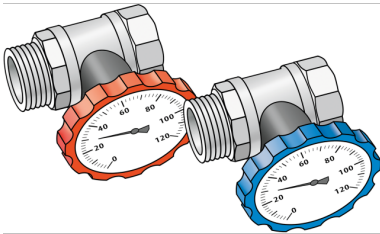

KELOX_{FB}

KM593T KELOX Anschlusskugelhahn 6/4" mit Thermometer

90049050

Felhasználási terület

Connection ball valves in straight form for shut-off of 6/4" manifolds, flat sealing male thread to manifold incl. seal, thermometer from 0-120°C, brass non-porous metallized